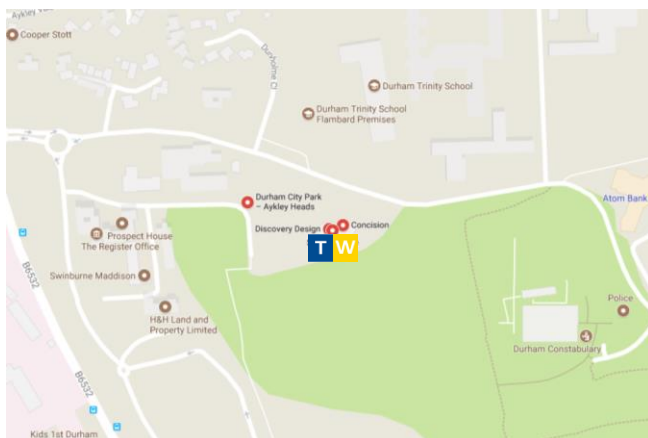

### By Air/Rail

Newcastle International is the closest airport to Salvus House.

Durham Railway Station is around 1.5 miles away from Salvus House. There are taxi ranks outside the station.

#### From A19 North

- Leave A19 (N) for A181 exit towards B1281/Durham/Blackhall
- Turn left onto A181 (signs for Durham/Wingate)
- Keep right to stay on A181
- At the roundabout, take the 2<sup>nd</sup> exit to stay on A181
- At the next roundabout, take the 2<sup>nd</sup> exit onto A690
- Turn right at Millburngate and then turn right at A690
- Take a slight left onto A691
- At the roundabout, take the 3<sup>rd</sup> exit onto B6532
- At the next roundabout, take the 4<sup>th</sup> exit, go straight over the next roundabout and Salvus House will be on the right.

#### From A1 North

- Leave the A1 at Junction 63, signposted for Chester le Street.

- At the roundabout, take the 4<sup>th</sup> exit for the A167.
- Follow the A167 towards Durham for 6.5 miles, crossing a sequence of roundabouts.
- At the University Hospital roundabout, take the 1<sup>st</sup> exit onto Dryburn Park (signposted for Police HQ)
- At the next roundabout, take the 3<sup>rd</sup> exit onto Dryburn Road (signposted Police HQ)
- At the roundabout, take the 2<sup>nd</sup> exit (Police HQ)
- At the roundabout, take the 1<sup>st</sup> exit and, after around half a mile, Salvus House will be on the right hand side.

- At the next roundabout, take the 1<sup>st</sup> exit and stay on A167
- At the next roundabout, take the 1<sup>st</sup> exit onto Dryburn Park
- At the next roundabout, take the 3<sup>rd</sup> exit onto Dryburn Rd/B6532
- At the next roundabout, take the 2<sup>nd</sup> exit and continue straight over the next roundabout. Continue straight and then Salvus House will be on the right.