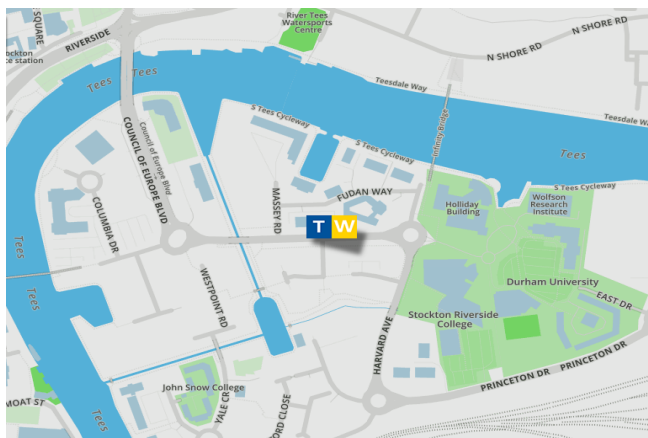

HOW TO FIND US

TEESSIDE

Medway House
Fudan Way
Teesdale Park
Stockton on Tees
TS17 6EN
Tel: 01642 676 888

By Air/Rail

Durham Tees Valley is the closest airport to Medway House.

Thornaby Railway Station is a 10 minute walk from Medway House.

At Thornaby Railway Station take steps to footbridge and turn right. Over footbridge turn right onto Station Street. At roundabout take second exit onto Harvard Avenue. Continue straight on at next roundabout and then take first left onto Fudan Way. Medway House is the last building on the left

East coast main line services operate to Darlington, with a connection to Thornaby.

By Car

From A19 North

- Leave A19 just before Tees flyover, signposted Stockton A1046
- At roundabout at the end of the slip road turn right, Stockton A1046, 3rd exit
- Continue along A1046
- After 2nd roundabout keep left as you approach traffic lights
- Continue to follow A1046 as road bears left then right through two sets of traffic lights
- At next set of lights take left onto Council of Europe Boulevard, signposted Teesdale
- At roundabout take second exit onto University Boulevard
- Take first left onto Massey Road
- Take first right onto Fudan Way

From A66 West

- Leave A66 signposted Teesside Park, Teesdale
- At top of slip road turn left towards Teesdale
- At roundabout take first exit onto Princeton Drive
- Carry straight on at first roundabout
- At next roundabout turn right onto Harvard Avenue, 3rd exit
- Continue straight on at next roundabout and then take first left onto Fudan Way
- Medway House is the last building on the left